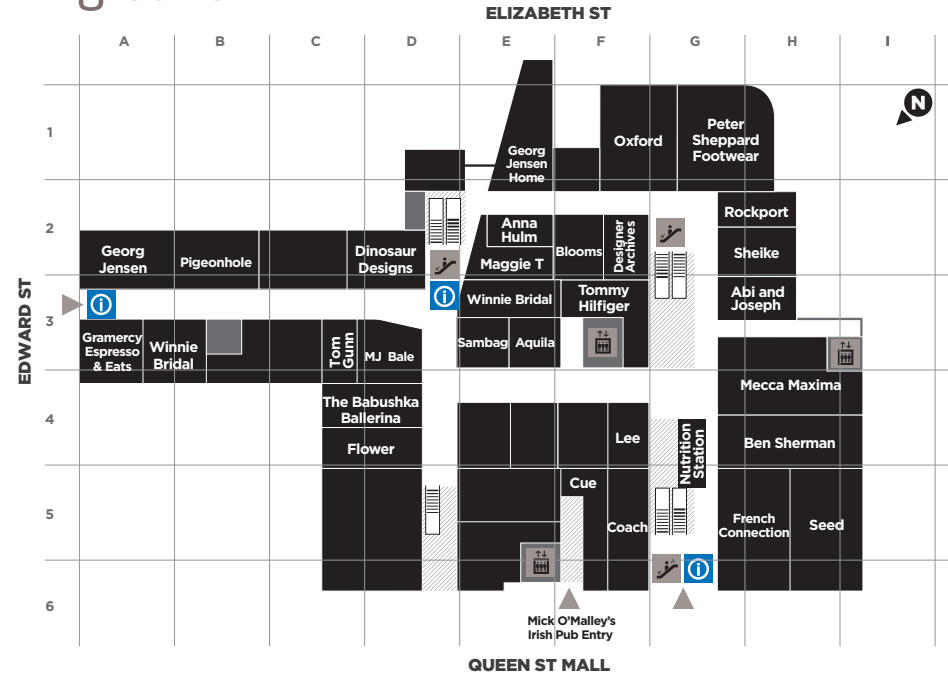

Centre Directory

lower ground

ground

level one

- Key**
- Information
 - Disabled Toilet
 - Escalator
 - ATM
 - Accessible Lift
 - Baby Change
 - Lift
 - Entry
 - Toilets
 - Secure Parking
 - Stairs