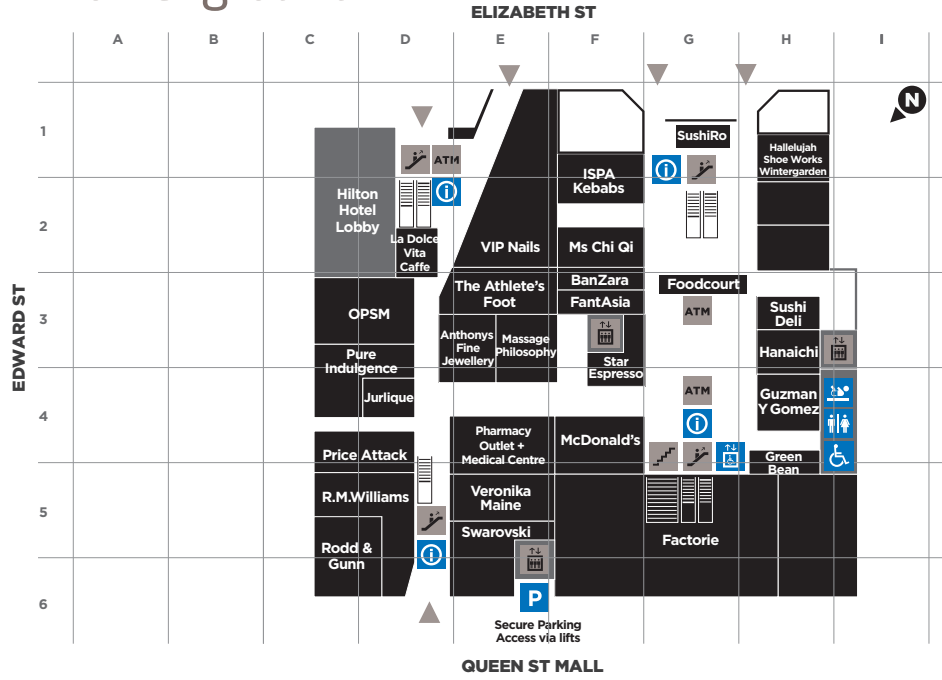

Parking

Secure Parking	via Lifts
----------------	-----------

Footwear

Aquila	G	E3
Peter Sheppard	G	G1
Footwear		
R.M. Williams	LG	D5
Rockport	G	H2
Sambag	G	E3
The Athlete's Foot	LG	E3
Tom Gunn	G	C3

Food Court

Banzara	LG	F3
FantAsia	LG	F3
Green Bean	LG	H4
Guzman Y Gomez	LG	H4
Hanaichi Japanese	LG	H3
Fine Foods		

Services

Hallelujah Shoe Works	LG	H1
Wintergarden		

Fitness, Health & Beauty

Goodlife Health Clubs	L1	D4
Jurlique	LG	D4
Massage Philosophy	LG	E3
Mecca Maxima	G	H4
Pure Indulgence	LG	D3
Price Attack	LG	D4
Pharmacy Outlet + Medical Centre	LG	E4
Nutrition Station	G	G4
VIP Nails	LG	E2

ISPA Kebabs	LG	F2
McDonald's	LG	F4
Ms Chi Qi	LG	F2
Star Espresso	LG	F3
Sushi Deli	LG	H3
Sushiro	LG	G1

Amenities

Toilets	L1	E3
Toilets	LG	H4
Baby Change	LG	H4

Centre Opening Hours

Monday - Thursday	9.00am - 5.30pm.
Friday	9.00am - 9.00pm.
Saturday	9.00am - 5.00pm.
Sunday	10.30am - 4.00pm*
Selected public holidays	10.30am - 4.00pm*
Secure Parking	Open 24 hours a day.

Centre Directory

lower ground

ground

level one

- Key**
- Information
 - Disabled Toilet
 - Escalator
 - ATM
 - Accessible Lift
 - Baby Change
 - Lift
 - Entry
 - Toilets
 - Secure Parking
 - Stairs