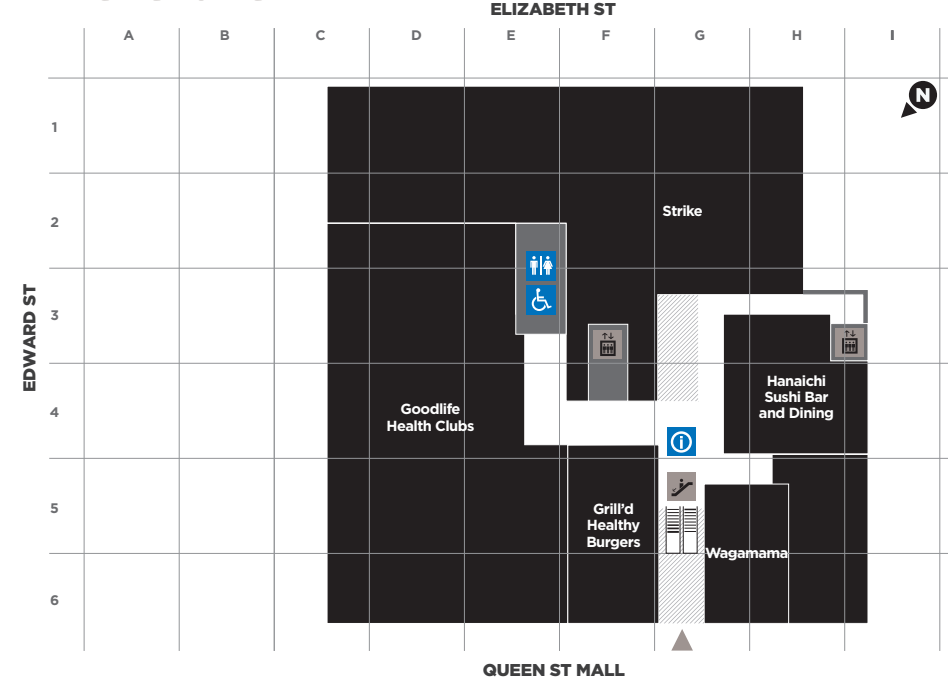

Centre Directory

lower ground

ground

level one

- Key**
- Information
 - Disabled Toilet
 - Escalator
 - ATM
 - Accessible Lift
 - Baby Change
 - Lift
 - Entry
 - Toilets
 - Secure Parking
 - Stairs